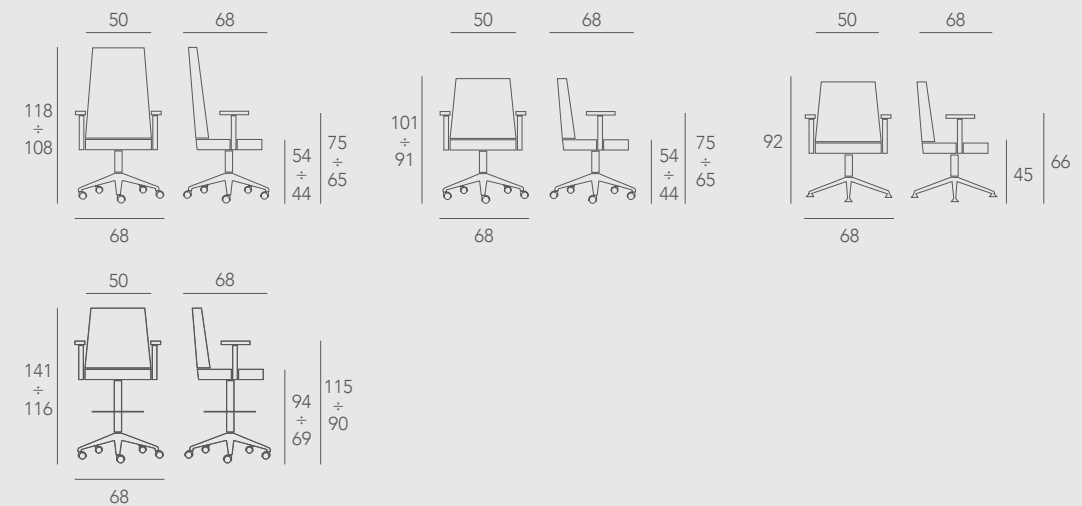

## MESH VERSION

**COD TN001B**  
 Schienale alto, braccioli in nylon nero  
 High back, black nylon armrests

**COD TN002B**  
 Schienale basso, braccioli in nylon nero  
 Low back, black nylon armrests

**COD TN002B**  
 Schienale basso, braccioli in nylon nero  
 Low back, black nylon armrests

## MESH VERSION

**COD TN004B**  
 Schienale basso, senza braccioli, base a 4 razze  
 in alluminio lucidato  
 Low back, without armrests, polished die-cast  
 aluminium 4 star base

**COD TN006B**  
 Schienale basso, senza braccioli, poggiapiedi  
 regolabile  
 Low back, without armrests, black nylon  
 footrest

## Dimensioni | Sizes